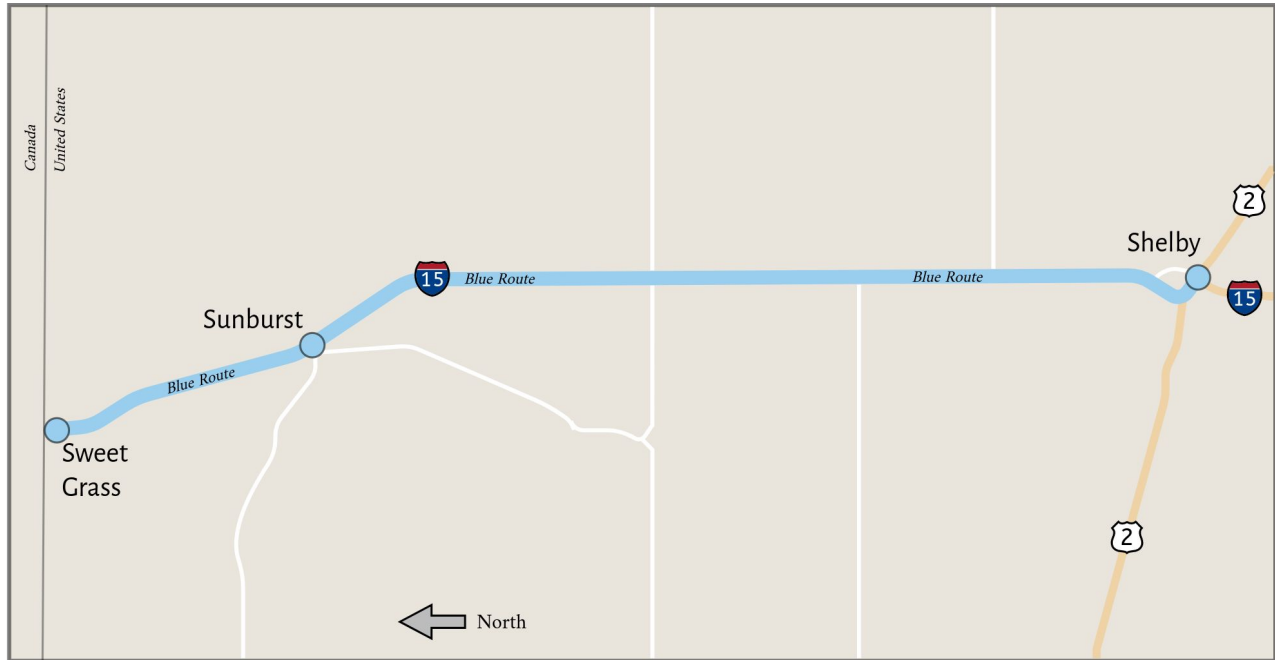

Blue Route

Shelby & Sweet Grass (Mon - Thu)

Updated August 16, 2018

DEPARTURES TO SHELBY -- MONDAY THROUGH THURSDAY

Port of Sweet Grass	7:40a	4:00p
Sweet Grass Rest Area	7:45a	4:05p
North Toole County High School	7:55a	-
Sunburst Elementary	8:00a	-
Sunburst Mercantile	8:05a	-
Shelby Transit Center	8:25a*	4:45p

DEPARTURES TO SWEET GRASS -- MONDAY THROUGH THURSDAY

Shelby Transit Center	7:00a	3:00p
North Toole County High School	-	3:30p
Sunburst Elementary	-	3:35p
Sunburst Mercantile	-	3:40p
Port of Sweet Grass	7:40a	4:00p

All times represent departures from the listed location.

**On Mondays and Thursdays, this bus connects to the Green Route to Great Falls.*

Northern Transit Interlocal

Phone: 406-470-0727 or 406-873-2207

Our location: 226 1st Street South Suite 101 - Shelby, MT 59474