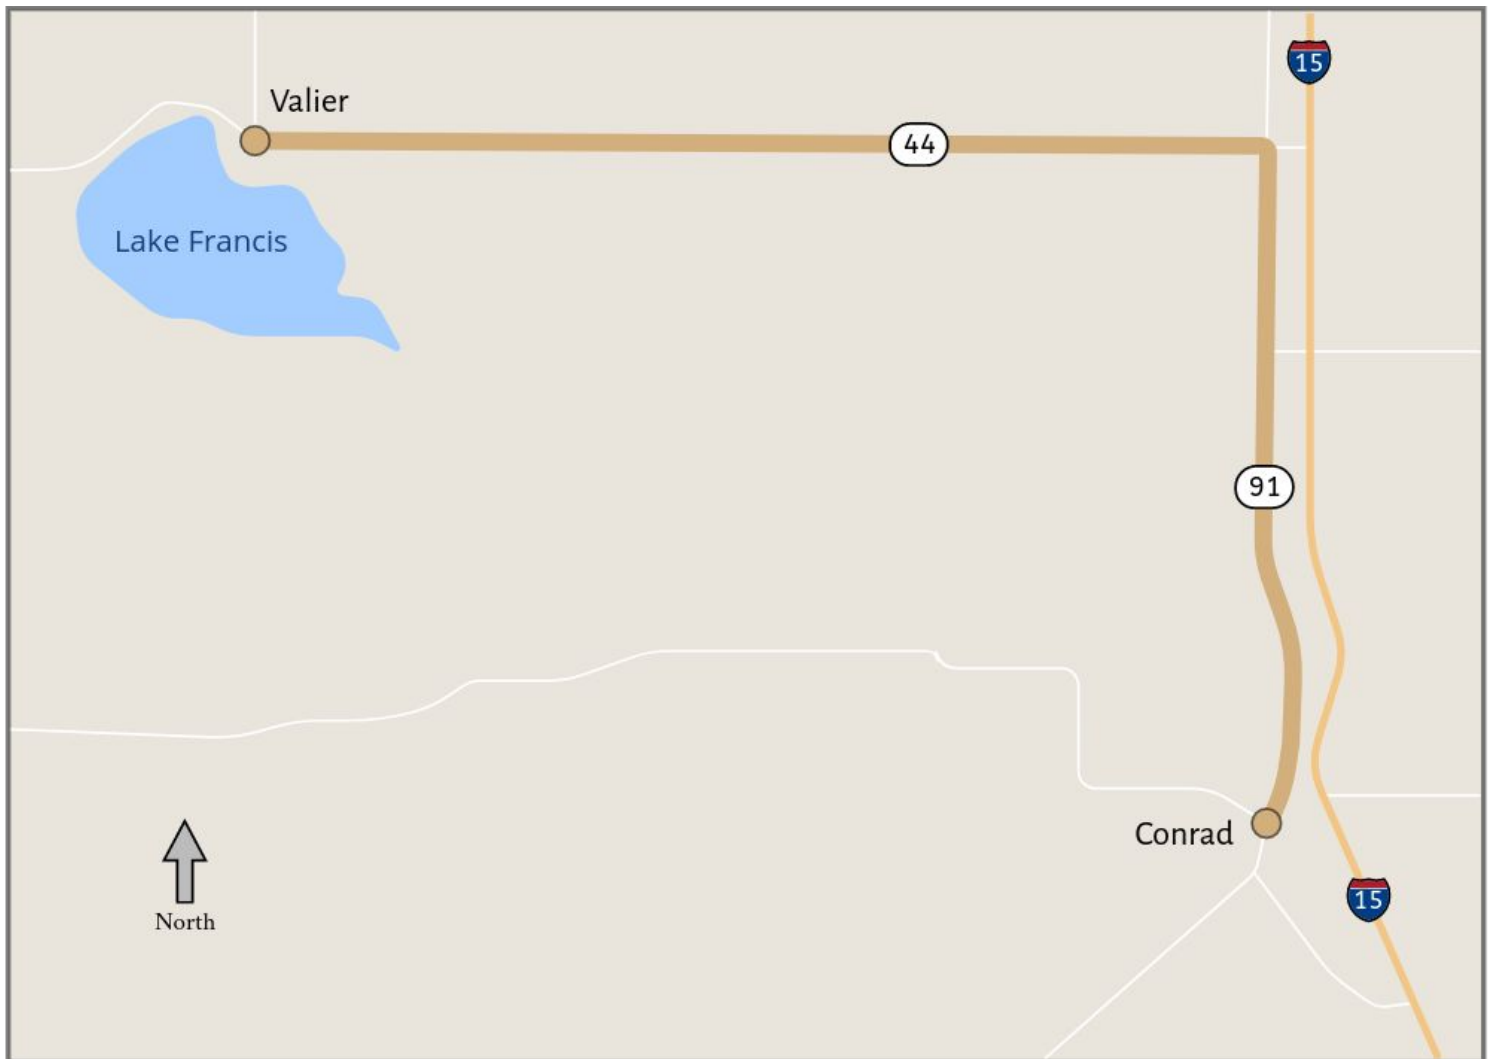

Brown Route

Conrad & Valier (Mon & Thu)

Updated August 16, 2018

DEPARTURES TO VALIER - MON & THU

Pondera Center - Conrad	7:50a	2:15p
One Stop Cenex - Valier	8:30a	2:45p

DEPARTURES TO CONRAD - MON & THU

One Stop Cenex - Valier	8:30a	2:45p
Pondera Center - Conrad	9:00a*	3:15p

All times represent departures from the listed location.

**This bus connects to the Green Route to Great Falls.*

Northern Transit Interlocal

Phone: 406-470-0727 or 406-873-2207

Our location: 226 1st Street South Suite 101 - Shelby, MT 59474

Office hours: Monday through Friday, 8 a.m. to 5 p.m.

Web: northern.rural-transit.com

Fares: Donation