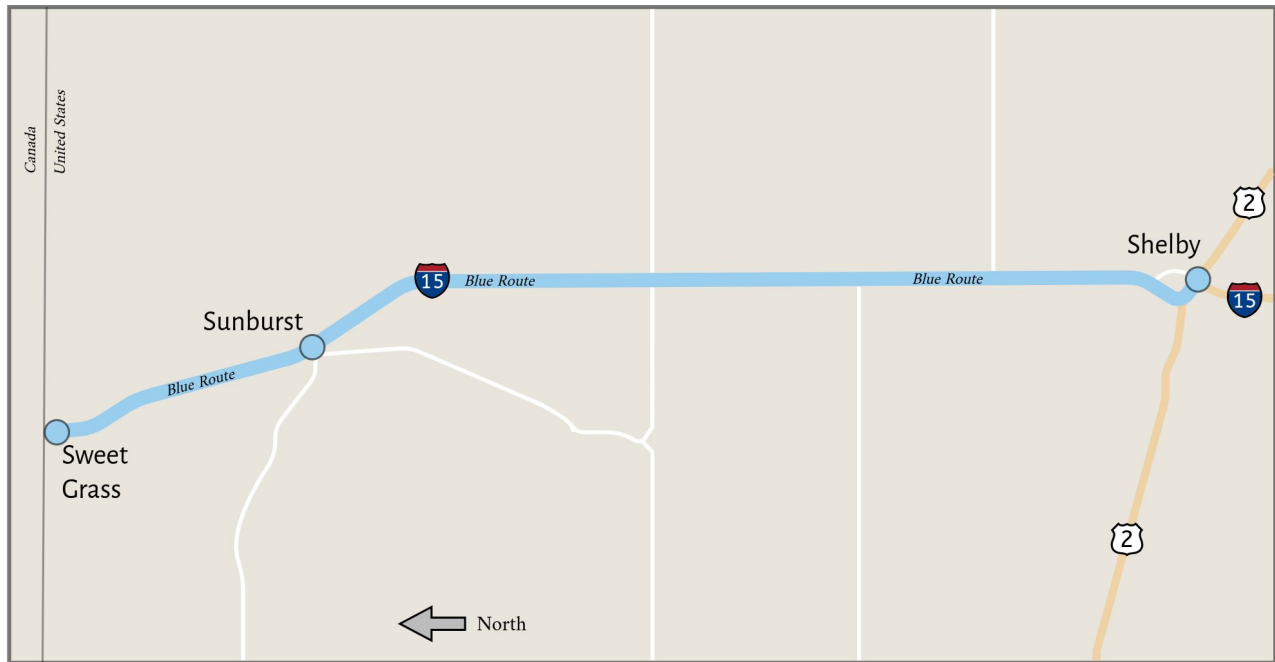

Blue Route

Shelby & Sweet Grass (Mon - Thu)

Updated February, 2021

DEPARTURES TO SHELBY -- MON, WED, THU

Port of Sweet Grass	7:45a	4:05p
Sweet Grass Rest Area	7:50a	4:10p
Shelby Transit Center	8:25a*	4:45p

DEPARTURES TO SWEET GRASS -- MON, WED, THU

Shelby Transit Center	7:00a	3:00p
Sunburst Mercantile	-	Upon Request
Port of Sweet Grass	7:45a	4:05p

All times represent departures from the listed location.

**On Mondays and Thursdays, this bus connects to the Green Route to Great Falls.*