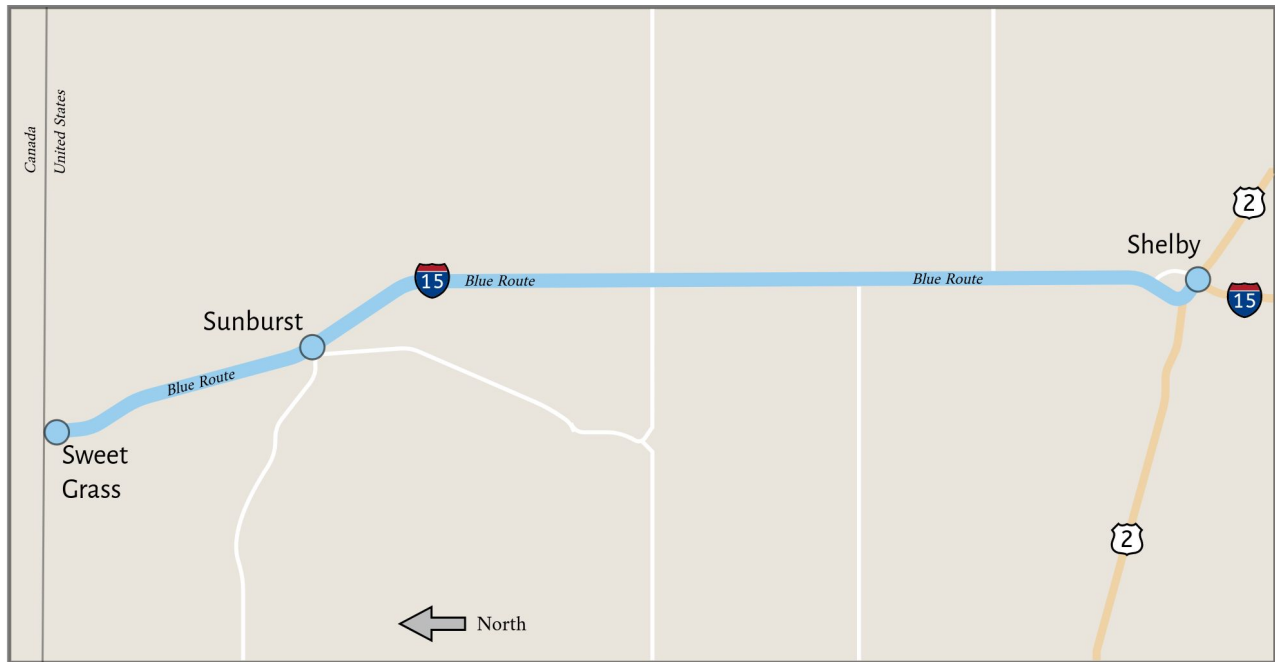

Blue Route

Shelby & Sweet Grass (Mon, Wed, Thu)

Updated January 2025

DEPARTURES TO SHELBY -- MON, WED, THU

Port of Sweet Grass	7:45a	4:05p
Sweet Grass Rest Area	7:50a	4:10p
Sunburst Mercantile	(upon request)	-
Shelby Transit Center	8:25a*	4:45p

DEPARTURES TO SWEET GRASS -- MON, WED, THU

Shelby Transit Center	7:00a	3:00p
Sunburst Mercantile	-	(upon request)
Port of Sweet Grass	7:45a	4:05p

All times represent departures from the listed location.

**On Mondays and Thursdays, this bus connects to the Green Route to Great Falls.*

Northern Transit Interlocal

Phone: 406-470-0727 or 406-873-2207

Our location: 226 1st Street South Suite 101 - Shelby, MT 59474